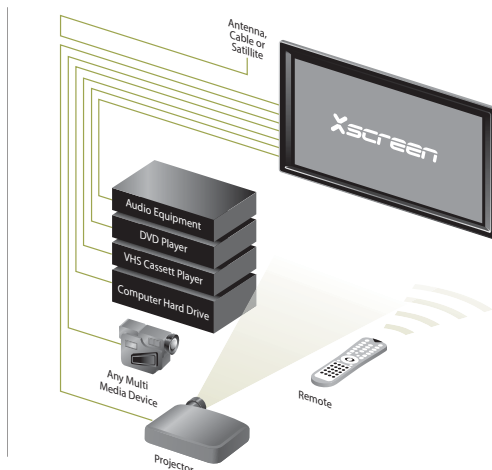

TV	
Color System:	PAL/SECAM with teletext
Receiving System:	B/G, D/K, I, L/L'
Dual Tuner:	UHF/VHF CATV: Hyper-band, S1 - S41ch
Channels:	99 auto preset,
Audio:	Stereo NICAM/A2, MTS
GENERAL	
Remote:	Infrared remote controller
Product Dimensions for Xscreen:	60" - 150cm x 87cm x 8cm 70" - 179cm x 103cm x 8cm 80" - 198cm x 114cm x 8cm 100" - 243cm x 138cm x 9.5cm Weight 60": 69 lbs/29 kg Weight 70": 71 lbs/35 kg Weight 80": 95.5 lbs/42 kg Weight 100": 132 lbs/60 kg
Product Dimensions for Xscreen Plus:	60" - 150cm x 87cm x 8cm 70" - 179cm x 103cm x 8cm 80" - 198cm x 114cm x 8cm 100" - 243cm x 138cm x 9.5cm Weight 60": 73 lbs/33 kg Weight 70": 75 lbs/34 kg Weight 80": 99.5 lbs/45 kg Weight 100": 141 lbs/64 kg
Power Supply:	100V - 240V at 50/60Hz
Operating Temperature:	10°-40°C at sea level
Gain:	Gain 2.0, Daylight Film Technology

*Planar reserves the rights to alter product offerings and specifications at any time without notice.

Xscreen System Overview

Once you decide you're ready to enhance your home theater with an Xscreen solution, your first choice is your screen size. Next, you can choose either the Xscreen for its impressive image enhancement or the Xscreen Plus, with on-board technology.

Corporate Headquarters
Planar Systems, Inc.
1195 NW Compton Drive
Beaverton, Oregon
97006-1992 USA
Toll-Free: 1-866-475-2627
(United States & Canada)
Phone: 1-503-748-1100
Fax: 1-503-748-5987
E-mail: stereomirror@planar.com

European Headquarters
Planar Systems, Inc.
Olarinluoma 9, P.O. Box 46
FIN-02201 Espoo, Finland
Phone: 358-9-42-001
Fax: 358-9-420-0200
E-mail: intlsales@planar.com

© 2006, Planar Systems, Inc. Planar is a registered trademark of Planar Systems, Inc. Technical information in this document is subject to change without notice. Please consult your account manager for up to date and/or custom configurations.